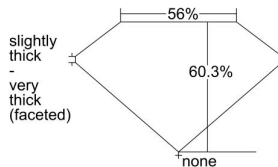

GIA®

FACSIMILE

GIA REPORT

1162511934

Verify this report at gia.edu

GIA DIAMOND DOSSIER®

November 07, 2014
GIA Report Number 1162511934
Shape and Cutting Style ..... Heart Brilliant
Measurements ..... 5.72 x 6.83 x 4.12 mm

GRADING RESULTS

Carat Weight ..... 0.91 carat
Color Grade ..... E
Clarity Grade SI1

ADDITIONAL GRADING INFORMATION

Polish ..... Excellent
Symmetry ..... Very Good
Fluorescence ..... None
Clarity Characteristics ..... Crystal, Feather
Inscription(s): GIA 1162511934

PROPORTIONS

Profile not to actual proportions

GRADING SCALES

GIA COLOR SCALE		GIA CLARITY SCALE			
COLORLESS	D	VERY VERY SLIGHTLY INCLUDED	FLAWLESS		
	E		INTERNALLY FLAWLESS		
	F	VERY SLIGHTLY INCLUDED	VVS₁		
	G		VVS₂		
	H		VS₁		
	NEAR COLORLESS	I	SLIGHTLY INCLUDED	VS₂	
		J		SI₁	
		FAINT	K	INCLUDED	SI₂
			L		I₁
			M		I₂
VERY LIGHT	N	LIGHT	I₃		
	O				
	P				
	Q				
LIGHT	R				
	S				
	T				
	U				
	V				
	W				
	X				
	Y				
	Z