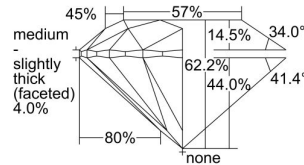

GIA®

FACSIMILE

GIA REPORT 1345892176

Verify this report at GIA.edu

GIA NATURAL DIAMOND DOSSIER®

February 12, 2020
GIA Report Number 1345892176
Shape and Cutting Style ..... Round Brilliant
Measurements ..... 3.94 - 3.95 x 2.45 mm

GRADING RESULTS

Carat Weight ..... 0.23 carat
Color Grade ..... E
Clarity Grade VS1
Cut Grade ..... Excellent

ADDITIONAL GRADING INFORMATION

Polish ..... Excellent
Symmetry ..... Excellent
Fluorescence ..... None
Clarity Characteristics..... Crystal, Pinpoint, Needle
Inscription(s): GIA 1345892176

PROPORTIONS

Profile to actual proportions

GRADING SCALES

GIA COLOR SCALE	GIA CLARITY SCALE	GIA CUT SCALE	
D	FLAWLESS	EXCELLENT	
E	INTERNALLY FLAWLESS		
F		VVS₁	VERY GOOD
G	VVS₂		
H	VS₁	GOOD	
I	VS₂		
J	SI₁	FAIR	
K	SI₂		
L	I₁	POOR	
M	I₂		
N	I₃		
O			
P			
Q			
R			
S			
T			
U			
V			
W			
X			
Y			
Z