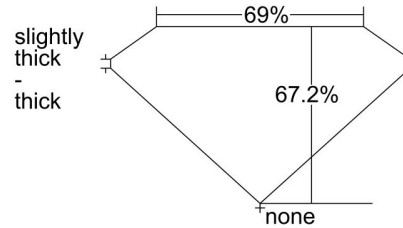

GIA NATURAL DIAMOND GRADING REPORT

July 02, 2020  
 GIA Report Number ..... 1359425789  
 Shape and Cutting Style ..... Emerald Cut  
 Measurements ..... 6.52 x 5.01 x 3.36 mm

GRADING RESULTS

Carat Weight ..... 1.01 carat  
 Color Grade ..... G  
 Clarity Grade ..... VS1

PROPORTIONS

Profile not to actual proportions

CLARITY CHARACTERISTICS

KEY TO SYMBOLS\*

- Crystal
- ∖ Needle

\* Red symbols denote internal characteristics (inclusions). Green or black symbols denote external characteristics (blemishes). Diagram is an approximate representation of the diamond, and symbols shown indicate type, position, and approximate size of clarity characteristics. All clarity characteristics may not be shown. Details of finish are not shown.