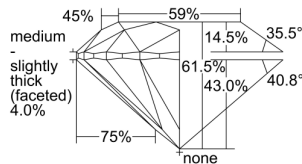

GIA®

FACSIMILE

GIA REPORT 1363449706

Verify this report at GIA.edu

GIA NATURAL DIAMOND DOSSIER®

October 28, 2020
GIA Report Number 1363449706
Shape and Cutting Style ..... Round Brilliant
Measurements ..... 4.04 - 4.05 x 2.49 mm

GRADING RESULTS

Carat Weight ..... 0.25 carat
Color Grade ..... F
Clarity Grade VS1
Cut Grade ..... Excellent

ADDITIONAL GRADING INFORMATION

Polish ..... Excellent
Symmetry ..... Excellent
Fluorescence ..... None
Clarity Characteristics ..... Cloud, Feather, Needle
Inscription(s): GIA 1363449706

PROPORTIONS

Profile to actual proportions

GRADING SCALES

GIA COLOR SCALE	GIA CLARITY SCALE	GIA CUT SCALE	
D	FLAWLESS	EXCELLENT	
E	INTERNALLY FLAWLESS		
F		VVS₁	VERY GOOD
G	VVS₂		
H	VS₁	GOOD	
I	VS₂		
J	SI₁	FAIR	
K	SI₂		
L	I₁	POOR	
M	I₂		
N	I₃		
O			
P			
Q			
R			
S			
T			
U			
V			
W			
X			
Y			
Z