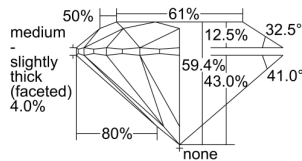

GIA®

FACSIMILE

GIA REPORT 1369064571

Verify this report at GIA.edu

GIA NATURAL DIAMOND DOSSIER®

September 21, 2020
GIA Report Number 1369064571
Shape and Cutting Style ..... Round Brilliant
Measurements ..... 4.05 - 4.06 x 2.41 mm

GRADING RESULTS

Carat Weight ..... 0.24 carat
Color Grade ..... D
Clarity Grade VS1
Cut Grade ..... Excellent

ADDITIONAL GRADING INFORMATION

Polish ..... Excellent
Symmetry ..... Excellent
Fluorescence ..... None
Clarity Characteristics ..... Cloud, Feather, Pinpoint
Inscription(s): GIA 1369064571

PROPORTIONS

Profile to actual proportions

GRADING SCALES

GIA COLOR SCALE	GIA CLARITY SCALE	GIA CUT SCALE
COLOURLESS	FLAWLESS	EXCELLENT
D	INTERNALLY FLAWLESS	
E	VVS₁	VERY GOOD
F		
G	VS₁	GOOD
H		
I	SI₁	FAIR
J		
K	I₁	POOR
L		
M	I₂	
N		
O	I₃	
P		
Q		
R		
S		
T		
U		
V		
W		
X		
Y		
Z