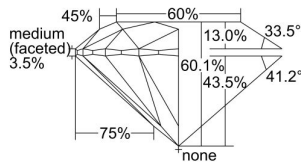

GIA®

FACSIMILE

GIA REPORT 1373579696

Verify this report at GIA.edu

GIA NATURAL DIAMOND DOSSIER®

February 16, 2021
GIA Report Number 1373579696
Shape and Cutting Style ..... Round Brilliant
Measurements ..... 4.09 - 4.11 x 2.46 mm

GRADING RESULTS

Carat Weight ..... 0.25 carat
Color Grade ..... D
Clarity Grade VS1
Cut Grade ..... Excellent

ADDITIONAL GRADING INFORMATION

Polish ..... Excellent
Symmetry ..... Excellent
Fluorescence ..... None
Clarity Characteristics ..... Feather
Inscription(s): GIA 1373579696

PROPORTIONS

Profile to actual proportions

GRADING SCALES

GIA COLOR SCALE	GIA CLARITY SCALE	GIA CUT SCALE	
D	FLAWLESS	EXCELLENT	
E	INTERNALLY FLAWLESS		
F		VVS₁	VERY GOOD
G	VVS₂		
H	VS₁	GOOD	
I	VS₂		
J	SI₁	FAIR	
K	SI₂		
L	I₁	POOR	
M	I₂		
N	I₃		
O			
P			
Q			
R			
S			
T			
U			
V			
W			
X			
Y			
Z