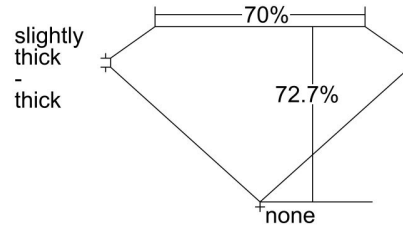

GIA NATURAL DIAMOND GRADING REPORT

April 07, 2021  
 GIA Report Number ..... 1373904988  
 Shape and Cutting Style ..... Emerald Cut  
 Measurements ..... 5.59 x 5.25 x 3.82 mm

GRADING RESULTS

Carat Weight ..... 1.04 carat  
 Color Grade ..... D  
 Clarity Grade ..... VS2

ADDITIONAL GRADING INFORMATION

Polish ..... Excellent  
 Symmetry ..... Excellent  
 Fluorescence ..... None  
 Inscription(s): GIA 1373904988  
**Comments:** Pinpoints are not shown.

PROPORTIONS

Profile not to actual proportions

CLARITY CHARACTERISTICS

KEY TO SYMBOLS\*

- Crystal
- ◉ Cloud
- △ Natural

\* Red symbols denote internal characteristics (inclusions). Green or black symbols denote external characteristics (blemishes). Diagram is an approximate representation of the diamond, and symbols shown indicate type, position, and approximate size of clarity characteristics. All clarity characteristics may not be shown. Details of finish are not shown.