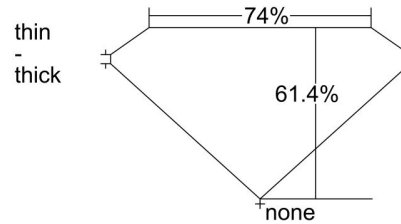

GIA NATURAL DIAMOND GRADING REPORT

March 24, 2021  
 GIA Report Number ..... 1375932436  
 Shape and Cutting Style ..... Square Emerald Cut  
 Measurements ..... 5.66 x 5.42 x 3.33 mm

GRADING RESULTS

Carat Weight ..... 1.01 carat  
 Color Grade ..... E  
 Clarity Grade ..... SI1

ADDITIONAL GRADING INFORMATION

Polish ..... Very Good  
 Symmetry ..... Good  
 Fluorescence ..... None  
 Inscription(s): GIA 1375932436  
 Comments: Pinpoints are not shown.

PROPORTIONS

Profile not to actual proportions

CLARITY CHARACTERISTICS

KEY TO SYMBOLS\*

-  Feather
-  Cavity
-  Cloud
-  Needle

\* Red symbols denote internal characteristics (inclusions). Green or black symbols denote external characteristics (blemishes). Diagram is an approximate representation of the diamond, and symbols shown indicate type, position, and approximate size of clarity characteristics. All clarity characteristics may not be shown. Details of finish are not shown.