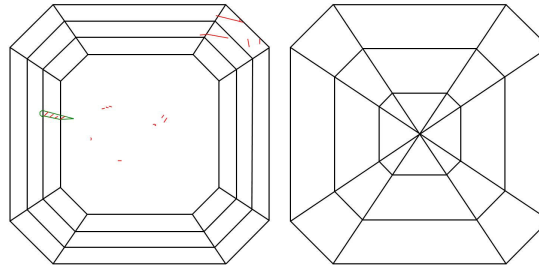

GIA NATURAL DIAMOND GRADING REPORT

March 24, 2021  
 GIA Report Number ..... 1375932436  
 Shape and Cutting Style ..... Square Emerald Cut  
 Measurements ..... 5.66 x 5.42 x 3.33 mm

GRADING RESULTS

Carat Weight ..... 1.01 carat  
 Color Grade ..... E  
 Clarity Grade ..... SI1

ADDITIONAL GRADING INFORMATION

Polish ..... Very Good  
 Symmetry ..... Good  
 Fluorescence ..... None  
 Inscription(s): GIA 1375932436  
 Comments: Pinpoints are not shown.

PROPORTIONS

Profile not to actual proportions

CLARITY CHARACTERISTICS

KEY TO SYMBOLS\*

-  Feather
-  Cavity
-  Cloud
-  Needle

\* Red symbols denote internal characteristics (inclusions). Green or black symbols denote external characteristics (blemishes). Diagram is an approximate representation of the diamond, and symbols shown indicate type, position, and approximate size of clarity characteristics. All clarity characteristics may not be shown. Details of finish are not shown.