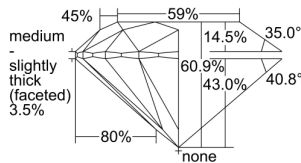

GIA®

FACSIMILE

GIA REPORT 1375935191

Verify this report at GIA.edu

GIA NATURAL DIAMOND DOSSIER®

March 10, 2021
GIA Report Number 1375935191
Shape and Cutting Style ..... Round Brilliant
Measurements ..... 4.44 - 4.47 x 2.71 mm

GRADING RESULTS

Carat Weight ..... 0.33 carat
Color Grade ..... E
Clarity Grade VVS2
Cut Grade ..... Excellent

ADDITIONAL GRADING INFORMATION

Polish ..... Excellent
Symmetry ..... Excellent
Fluorescence ..... Faint
Clarity Characteristics ..... Needle, Pinpoint
Inscription(s): GIA 1375935191

PROPORTIONS

Profile to actual proportions

GRADING SCALES

GIA COLOR SCALE	GIA CLARITY SCALE	GIA CUT SCALE	
D	FLAWLESS	EXCELLENT	
E	INTERNALLY FLAWLESS		
F		VVS₁	VERY GOOD
G	VVS₂		
H	VS₁	GOOD	
I	VS₂		
J	SI₁	FAIR	
K	SI₂		
L	I₁	POOR	
M	I₂		
N	I₃		
O			
P			
Q			
R			
S			
T			
U			
V			
W			
X			
Y			
Z