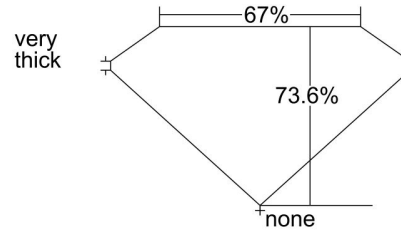

GIA NATURAL DIAMOND GRADING REPORT

March 25, 2021  
 GIA Report Number ..... 1377887405  
 Shape and Cutting Style . Cut-Cornered Square Modified  
 Brilliant  
 Measurements ..... 5.36 x 5.31 x 3.91 mm

GRADING RESULTS

Carat Weight ..... 1.01 carat  
 Color Grade ..... J  
 Clarity Grade ..... VVS1

ADDITIONAL GRADING INFORMATION

Polish ..... Excellent  
 Symmetry ..... Very Good  
 Fluorescence ..... None  
 Inscription(s): GIA 1377887405

PROPORTIONS

Profile not to actual proportions

CLARITY CHARACTERISTICS

KEY TO SYMBOLS\*

Feather

\* Red symbols denote internal characteristics (inclusions). Green or black symbols denote external characteristics (blemishes). Diagram is an approximate representation of the diamond, and symbols shown indicate type, position, and approximate size of clarity characteristics. All clarity characteristics may not be shown. Details of finish are not shown.