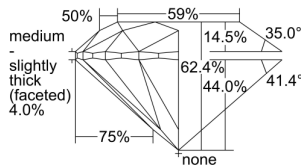

GIA®

FACSIMILE

GIA REPORT 1378239379

Verify this report at GIA.edu

GIA NATURAL DIAMOND DOSSIER®

January 11, 2021
GIA Report Number 1378239379
Shape and Cutting Style ..... Round Brilliant
Measurements ..... 4.07 - 4.09 x 2.55 mm

GRADING RESULTS

Carat Weight ..... 0.26 carat
Color Grade ..... D
Clarity Grade VS1
Cut Grade ..... Excellent

ADDITIONAL GRADING INFORMATION

Polish ..... Excellent
Symmetry ..... Excellent
Fluorescence ..... Faint
Clarity Characteristics..... Crystal, Needle, Pinpoint
Inscription(s): GIA 1378239379

PROPORTIONS

Profile to actual proportions

GRADING SCALES

GIA COLOR SCALE	GIA CLARITY SCALE	GIA CUT SCALE	
D	FLAWLESS	EXCELLENT	
E	INTERNALLY FLAWLESS		
F		VVS₁	VERY GOOD
G	VVS₂		
H	VS₁	GOOD	
I	VS₂		
J	SI₁	FAIR	
K	SI₂		
L	I₁	POOR	
M	I₂		
N	I₃		
O			
P			
Q			
R			
S			
T			
U			
V			
W			
X			
Y			
Z