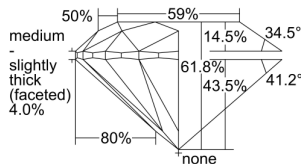

GIA®

FACSIMILE

GIA REPORT 1378383409

Verify this report at GIA.edu

GIA NATURAL DIAMOND DOSSIER®

January 27, 2021
GIA Report Number 1378383409
Shape and Cutting Style ..... Round Brilliant
Measurements ..... 4.04 - 4.06 x 2.50 mm

GRADING RESULTS

Carat Weight ..... 0.25 carat
Color Grade ..... D
Clarity Grade VS1
Cut Grade ..... Excellent

ADDITIONAL GRADING INFORMATION

Polish ..... Excellent
Symmetry ..... Excellent
Fluorescence ..... None
Clarity Characteristics ..... Crystal, Feather
Inscription(s): GIA 1378383409

PROPORTIONS

Profile to actual proportions

GRADING SCALES

GIA COLOR SCALE	GIA CLARITY SCALE	GIA CUT SCALE	
D	FLAWLESS	EXCELLENT	
E	INTERNALLY FLAWLESS		
F		VVS₁	VERY GOOD
G	VVS₂		
H	VS₁	GOOD	
I	VS₂		
J	SI₁	FAIR	
K	SI₂		
L	I₁	POOR	
M	I₂		
N	I₃		
O			
P			
Q			
R			
S			
T			
U			
V			
W			
X			
Y			
Z