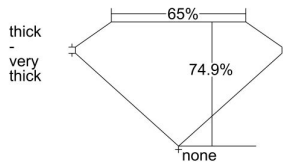

GIA®

FACSIMILE

GIA REPORT 1378887929

Verify this report at GIA.edu

GIA NATURAL DIAMOND DOSSIER®

March 31, 2021
GIA Report Number 1378887929
Shape and Cutting Style . **Cut-Cornered Square Modified Brilliant**
Measurements ..... 5.16 x 5.16 x 3.86 mm

GRADING RESULTS

Carat Weight ..... 0.91 carat
Color Grade ..... E
Clarity Grade VS1

ADDITIONAL GRADING INFORMATION

Polish ..... Excellent
Symmetry ..... Very Good
Fluorescence ..... None
Clarity Characteristics..... Crystal, Pinpoint
Inscription(s): GIA 1378887929

PROPORTIONS

Profile not to actual proportions

GRADING SCALES

GIA COLOR SCALE		GIA CLARITY SCALE			
COLORLESS	D	VERY VERY SLIGHTLY INCLUDED	FLAWLESS		
	E		INTERNALLY FLAWLESS		
	F	VERY SLIGHTLY INCLUDED	VVS₁		
	G		VVS₂		
	H		VS₁		
	NEAR COLORLESS	I	SLIGHTLY INCLUDED	VS₂	
		J		SI₁	
		FAINT	K	INCLUDED	SI₂
			L		I₁
			M		I₂
VERT LIGHT	N	INCLUDED	I₃		
	O				
	P				
	Q				
	R				
	S				
	T				
LIGHT	U				
	V				
	W				
	X				
Y					
Z