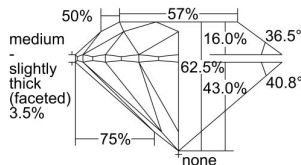

GIA®

FACSIMILE

GIA REPORT 1385427412

Verify this report at GIA.edu

GIA NATURAL DIAMOND DOSSIER®

April 24, 2021
GIA Report Number 1385427412
Shape and Cutting Style ..... Round Brilliant
Measurements ..... 4.90 - 4.91 x 3.06 mm

GRADING RESULTS

Carat Weight ..... 0.45 carat
Color Grade ..... G
Clarity Grade VVS2
Cut Grade ..... Excellent

ADDITIONAL GRADING INFORMATION

Polish ..... Excellent
Symmetry ..... Excellent
Fluorescence ..... None
Clarity Characteristics..... Cloud, Pinpoint, Feather
Inscription(s): GIA 1385427412

PROPORTIONS

Profile to actual proportions