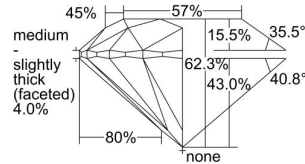

GIA®

FACSIMILE

GIA REPORT 1385708924

Verify this report at GIA.edu

GIA NATURAL DIAMOND DOSSIER®

May 15, 2021
GIA Report Number 1385708924
Shape and Cutting Style ..... Round Brilliant
Measurements ..... 3.94 - 3.97 x 2.46 mm

GRADING RESULTS

Carat Weight ..... 0.24 carat
Color Grade ..... E
Clarity Grade VVS1
Cut Grade ..... Excellent

ADDITIONAL GRADING INFORMATION

Polish ..... Excellent
Symmetry ..... Excellent
Fluorescence ..... None
Clarity Characteristics ..... Cloud, Needle
Inscription(s): GIA 1385708924

PROPORTIONS

Profile to actual proportions

GRADING SCALES

GIA COLOR SCALE	GIA CLARITY SCALE	GIA CUT SCALE	
D	FLAWLESS	EXCELLENT	
E	INTERNALLY FLAWLESS		
F		VVS₁	VERY GOOD
G	VVS₂		
H	VS₁	GOOD	
I	VS₂		
J	SI₁	FAIR	
K	SI₂		
L	I₁	POOR	
M			
N			
O	I₂		
P			
Q			
R	I₃		
S			
T			
U			
V			
W			
X			
Y			
Z