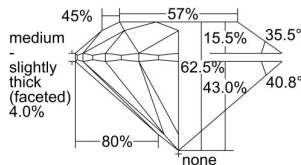

GIA®

FACSIMILE

GIA REPORT 1387636856

Verify this report at GIA.edu

GIA NATURAL DIAMOND DOSSIER®

May 11, 2021
GIA Report Number 1387636856
Shape and Cutting Style ..... Round Brilliant
Measurements ..... 4.08 - 4.11 x 2.56 mm

GRADING RESULTS

Carat Weight ..... 0.26 carat
Color Grade ..... D
Clarity Grade VS1
Cut Grade ..... Excellent

ADDITIONAL GRADING INFORMATION

Polish ..... Excellent
Symmetry ..... Excellent
Fluorescence ..... None
Clarity Characteristics ..... Cloud
Inscription(s): GIA 1387636856

PROPORTIONS

Profile to actual proportions

GRADING SCALES

GIA COLOR SCALE	GIA CLARITY SCALE	GIA CUT SCALE	
D	FLAWLESS	EXCELLENT	
E	INTERNALLY FLAWLESS		
F		VVS₁	VERY GOOD
G	VVS₂		
H	VS₁	GOOD	
I	VS₂		
J	SI₁	FAIR	
K	SI₂		
L	I₁	POOR	
M	I₂		
N	I₃		
O			
P			
Q			
R			
S			
T			
U			
V			
W			
X			
Y			
Z