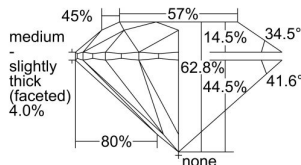

GIA®

FACSIMILE

GIA REPORT 1388683185

Verify this report at GIA.edu

GIA NATURAL DIAMOND DOSSIER®

May 13, 2021
GIA Report Number 1388683185
Shape and Cutting Style ..... Round Brilliant
Measurements ..... 3.92 - 3.94 x 2.47 mm

GRADING RESULTS

Carat Weight ..... 0.23 carat
Color Grade ..... E
Clarity Grade VS1
Cut Grade ..... Excellent

ADDITIONAL GRADING INFORMATION

Polish ..... Excellent
Symmetry ..... Excellent
Fluorescence ..... None
Clarity Characteristics..... Cloud, Crystal, Pinpoint, Needle
Inscription(s): GIA 1388683185

PROPORTIONS

Profile to actual proportions

GRADING SCALES

GIA COLOR SCALE	GIA CLARITY SCALE	GIA CUT SCALE	
D	FLAWLESS	EXCELLENT	
E	INTERNALLY FLAWLESS		
F		VVS₁	VERY GOOD
G	VVS₂		
H	VS₁	GOOD	
I	VS₂		
J	SI₁	FAIR	
K	SI₂		
L	I₁	POOR	
M	I₂		
N	I₃		
O			
P			
Q			
R			
S			
T			
U			
V			
W			
X			
Y			
Z