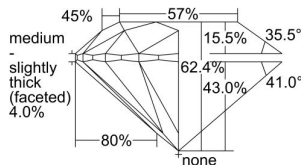

GIA®

FACSIMILE

GIA REPORT 1388924846

Verify this report at GIA.edu

GIA NATURAL DIAMOND DOSSIER®

June 04, 2021
GIA Report Number 1388924846
Shape and Cutting Style ..... Round Brilliant
Measurements ..... 3.83 - 3.84 x 2.39 mm

GRADING RESULTS

Carat Weight ..... 0.21 carat
Color Grade ..... E
Clarity Grade VS1
Cut Grade ..... Excellent

ADDITIONAL GRADING INFORMATION

Polish ..... Excellent
Symmetry ..... Excellent
Fluorescence ..... Faint
Clarity Characteristics ..... Crystal, Cloud
Inscription(s): GIA 1388924846

PROPORTIONS

Profile to actual proportions

GRADING SCALES

GIA COLOR SCALE	GIA CLARITY SCALE	GIA CUT SCALE	
D	FLAWLESS	EXCELLENT	
E	INTERNALLY FLAWLESS		
F		VVS₁	VERY GOOD
G	VVS₂		
H	VS₁	GOOD	
I	VS₂		
J	SI₁	FAIR	
K	SI₂		
L	I₁	POOR	
M	I₂		
N	I₃		
O			
P			
Q			
R			
S			
T			
U			
V			
W			
X			
Y			
Z