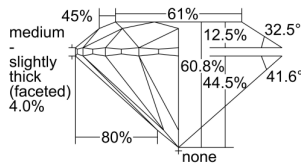

GIA®

FACSIMILE

GIA REPORT 1393370722

Verify this report at GIA.edu

GIA NATURAL DIAMOND DOSSIER®

July 06, 2021
GIA Report Number 1393370722
Shape and Cutting Style ..... Round Brilliant
Measurements ..... 4.14 - 4.17 x 2.53 mm

GRADING RESULTS

Carat Weight ..... 0.26 carat
Color Grade ..... E
Clarity Grade VS1
Cut Grade ..... Excellent

ADDITIONAL GRADING INFORMATION

Polish ..... Excellent
Symmetry ..... Excellent
Fluorescence ..... None
Clarity Characteristics ..... Feather, Pinpoint
Inscription(s): GIA 1393370722

PROPORTIONS

Profile to actual proportions

GRADING SCALES

GIA COLOR SCALE	GIA CLARITY SCALE	GIA CUT SCALE	
D	FLAWLESS	EXCELLENT	
E	INTERNALLY FLAWLESS		
F		VVS₁	VERY GOOD
G	VVS₂		
H	VS₁	GOOD	
I	VS₂		
J	SI₁	FAIR	
K	SI₂		
L	I₁	POOR	
M	I₂		
N	I₃		
O			
P			
Q			
R			
S			
T			
U			
V			
W			
X			
Y			
Z