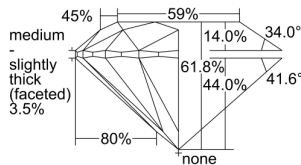

GIA®

FACSIMILE

GIA REPORT 1398394839

Verify this report at GIA.edu

GIA NATURAL DIAMOND DOSSIER®

July 08, 2021
GIA Report Number 1398394839
Shape and Cutting Style ..... Round Brilliant
Measurements ..... 4.10 - 4.12 x 2.54 mm

GRADING RESULTS

Carat Weight ..... 0.26 carat
Color Grade ..... F
Clarity Grade VVS1
Cut Grade ..... Excellent

ADDITIONAL GRADING INFORMATION

Polish ..... Excellent
Symmetry ..... Excellent
Fluorescence ..... Faint
Clarity Characteristics ..... Pinpoint
Inscription(s): GIA 1398394839

PROPORTIONS

Profile to actual proportions

GRADING SCALES

GIA COLOR SCALE	GIA CLARITY SCALE	GIA CUT SCALE	
D	FLAWLESS	EXCELLENT	
E	INTERNALLY FLAWLESS		
F		VVS₁	VERY GOOD
G	VVS₂		
H	VS₁	GOOD	
I	VS₂		
J	SI₁	FAIR	
K	SI₂		
L	I₁	POOR	
M	I₂		
N	I₃		
O			
P			
Q			
R			
S			
T			
U			
V			
W			
X			
Y			
Z