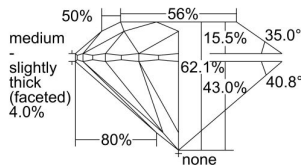

GIA®

FACSIMILE

GIA REPORT 1398726863

Verify this report at GIA.edu

GIA NATURAL DIAMOND DOSSIER®

August 02, 2021
GIA Report Number 1398726863
Shape and Cutting Style ..... Round Brilliant
Measurements ..... 3.96 - 3.98 x 2.47 mm

GRADING RESULTS

Carat Weight ..... 0.24 carat
Color Grade ..... D
Clarity Grade VS1
Cut Grade ..... Excellent

ADDITIONAL GRADING INFORMATION

Polish ..... Excellent
Symmetry ..... Excellent
Fluorescence ..... None
Clarity Characteristics ..... Crystal, Pinpoint
Inscription(s): GIA 1398726863

PROPORTIONS

Profile to actual proportions

GRADING SCALES

GIA COLOR SCALE	GIA CLARITY SCALE	GIA CUT SCALE	
D	FLAWLESS	EXCELLENT	
E	INTERNALLY FLAWLESS		
F		VVS₁	VERY GOOD
G	VVS₂		
H	VS₁	GOOD	
I	VS₂		
J	SI₁	FAIR	
K	SI₂		
L	I₁	POOR	
M	I₂		
N	I₃		
O			
P			
Q			
R			
S			
T			
U			
V			
W			
X			
Y			
Z