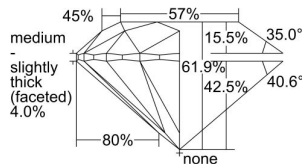

GIA®

FACSIMILE

GIA REPORT 1409766624

Verify this report at GIA.edu

GIA NATURAL DIAMOND DOSSIER®

October 09, 2021
GIA Report Number **1409766624**
Shape and Cutting Style ..... **Round Brilliant**
Measurements ..... **4.45 - 4.48 x 2.76 mm**

GRADING RESULTS

Carat Weight ..... **0.34 carat**
Color Grade ..... **D**
Clarity Grade **VVS2**
Cut Grade ..... **Excellent**

ADDITIONAL GRADING INFORMATION

Polish ..... **Excellent**
Symmetry ..... **Excellent**
Fluorescence ..... **Faint**
Clarity Characteristics..... **Needle, Cloud, Pinpoint**
Inscription(s): **GIA 1409766624**

PROPORTIONS

Profile to actual proportions