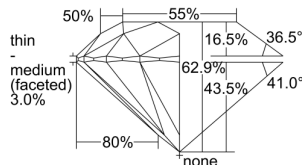

GIA®

FACSIMILE

GIA REPORT

1413028509

Verify this report at GIA.edu

GIA NATURAL DIAMOND DOSSIER®

November 01, 2021
GIA Report Number 1413028509
Shape and Cutting Style ..... Round Brilliant
Measurements ..... 5.70 - 5.73 x 3.59 mm

GRADING RESULTS

Carat Weight ..... 0.71 carat
Color Grade ..... D
Clarity Grade VS2
Cut Grade ..... Excellent

ADDITIONAL GRADING INFORMATION

Polish ..... Excellent
Symmetry ..... Excellent
Fluorescence ..... None
Clarity Characteristics ..... Crystal, Cloud
Inscription(s): GIA 1413028509

PROPORTIONS

GRADING SCALES

GIA COLOR SCALE

COLOREDNESS	D
	E
	F
	G
	H
	I
	J
NEAR COLORLESS	K
	L
Faint	M
	N
	O
	P
Very Light	Q
	R
	S
	T
	U
	V
Light	W
	X
	Y
	Z

GIA CLARITY SCALE

FLAWLESS	VERY VERY SLIGHTLY INCLUDED	VVS₁	VVS₂	VS₁	VS₂	SL₁	SL₂	I₁	I₂	I₃	
											INTERNAL FLAWLESS

GIA CUT SCALE

EXCELLENT
VERY GOOD
GOOD
FAIR
POOR