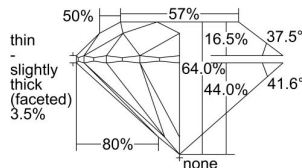

GIA®

FACSIMILE

GIA REPORT 1415023930

Verify this report at GIA.edu

GIA NATURAL DIAMOND DOSSIER®

November 01, 2021
GIA Report Number 1415023930
Shape and Cutting Style ..... Round Brilliant
Measurements ..... 5.63 - 5.66 x 3.61 mm

GRADING RESULTS

Carat Weight ..... 0.70 carat
Color Grade ..... E
Clarity Grade S11
Cut Grade ..... Good

ADDITIONAL GRADING INFORMATION

Polish ..... Excellent
Symmetry ..... Very Good
Fluorescence ..... None
Clarity Characteristics ..... Crystal
Inscription(s): GIA 1415023930

PROPORTIONS

Profile to actual proportions

GRADING SCALES

GIA COLOR SCALE

COLORLESS	D
	E
	F
	G
	H
	I
	J
NEAR COLORLESS	K
	L
Faint	M
	N
	O
	P
	R
	S
	T
	U
	V
	W
	X
	Y
Light	Z

GIA CLARITY SCALE

VERY VERY SLIGHTLY INCLUDED	FLAWLESS
	INTERNALLY FLAWLESS
VERY SLIGHTLY INCLUDED	VVS₁
	VVS₂
SLIGHTLY INCLUDED	VS₁
	VS₂
INCLUDED	I₁
	I₂
	I₃

GIA CUT SCALE

EXCELLENT
VERY GOOD
GOOD
FAIR
POOR