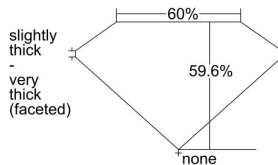

GIA®

FACSIMILE

GIA REPORT 1417165041

Verify this report at GIA.edu

GIA NATURAL DIAMOND DOSSIER®

November 08, 2021
GIA Report Number 1417165041
Shape and Cutting Style ..... Pear Brilliant
Measurements ..... 7.53 x 5.11 x 3.05 mm

GRADING RESULTS

Carat Weight ..... 0.66 carat
Color Grade ..... E
Clarity Grade VVS1

ADDITIONAL GRADING INFORMATION

Polish ..... Excellent
Symmetry ..... Very Good
Fluorescence ..... Strong Blue
Clarity Characteristics ..... Chip
Inscription(s): GIA 1417165041

PROPORTIONS

Profile not to actual proportions

GRADING SCALES

GIA COLOR SCALE		GIA CLARITY SCALE			
COLORLESS	D	VERY VERY SLIGHTLY INCLUDED	FLAWLESS		
	E		INTERNALLY FLAWLESS		
	F	VERY SLIGHTLY INCLUDED	VVS₁		
	G		VVS₂		
	H		VS₁		
	NEAR COLORLESS	I	SLIGHTLY INCLUDED	VS₂	
		J		SI₁	
		FAINT	K	INCLUDED	SI₂
			L		I₁
			M		I₂
VERT LIGHT	N	LIGHT	I₃		
	O				
	P				
	Q				
	R