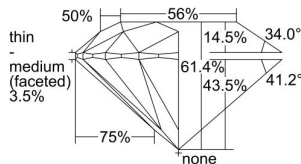

GIA®

FACSIMILE

GIA REPORT

1427463281

Verify this report at GIA.edu

GIA NATURAL DIAMOND DOSSIER®

February 24, 2022

GIA Report Number 1427463281

Shape and Cutting Style ..... Round Brilliant

Measurements ..... 5.75 - 5.80 x 3.55 mm

GRADING RESULTS

Carat Weight ..... 0.71 carat

Color Grade ..... E

Clarity Grade VS2

Cut Grade ..... Excellent

ADDITIONAL GRADING INFORMATION

Polish ..... Excellent

Symmetry ..... Excellent

Fluorescence ..... Strong Blue

Clarity Characteristics ..... Crystal, Cloud

Inscription(s): GIA 1427463281

PROPORTIONS

Profile to actual proportions

GRADING SCALES

GIA
COLOR
SCALE

COLORLESS	D
	E
	F
	G
	H
	I
	J
NEAR COLORLESS	K
	L
FAIN	M
	N
	O
	P
	R
VERY LIGHT	S
	T
	U
	V
	W
	X
	Y
LIGHT	Z

GIA
CLARITY
SCALE

	FLAWLESS
	INTERNALLY FLAWLESS
VERY VERY SLIGHTLY INCLUDED	VVS₁
	VVS₂
VERY SLIGHTLY INCLUDED	VS₁
	VS₂
SLIGHTLY INCLUDED	SI₁
	SI₂
	I₁
	I₂
INCLUDED	I₃

GIA
CUT
SCALE

	EXCELLENT
	VERY GOOD
	GOOD
	FAIR
	POOR