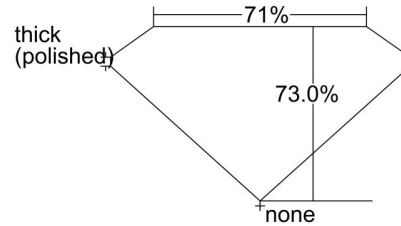

**GIA NATURAL DIAMOND GRADING REPORT**

June 14, 2022  
 GIA Report Number ..... 1433685037  
 Shape and Cutting Style ..... Square Modified Brilliant  
 Measurements ..... 6.86 x 6.80 x 4.97 mm

**GRADING RESULTS**

Carat Weight ..... 2.01 carat  
 Color Grade ..... H  
 Clarity Grade ..... VVS1

**ADDITIONAL GRADING INFORMATION**

Polish ..... Excellent  
 Symmetry ..... Good  
 Fluorescence ..... None  
 Inscription(s): GIA 1433685037

**PROPORTIONS**

Profile not to actual proportions

**CLARITY CHARACTERISTICS**

**KEY TO SYMBOLS\***

- Pinpoint
- ☉ Cloud
- ▲ Chip
- ~ Feather

\* Red symbols denote internal characteristics (inclusions). Green or black symbols denote external characteristics (blemishes). Diagram is an approximate representation of the diamond, and symbols shown indicate type, position, and approximate size of clarity characteristics. All clarity characteristics may not be shown. Details of finish are not shown.