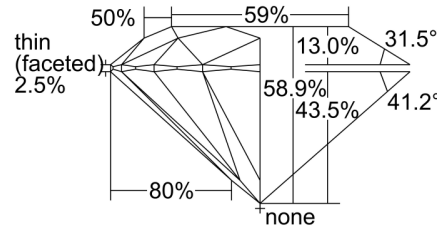

GIA NATURAL DIAMOND GRADING REPORT

June 08, 2022  
GIA Report Number ..... 1438430308  
Shape and Cutting Style ..... Round Brilliant  
Measurements ..... 8.38 - 8.40 x 4.95 mm

GRADING RESULTS

Carat Weight ..... 2.06 carat  
Color Grade ..... G  
Clarity Grade ..... VVS2  
Cut Grade ..... Excellent

Profile to actual proportions

CLARITY CHARACTERISTICS

KEY TO SYMBOLS\*

- Needle
- Pinpoint

\* Red symbols denote internal characteristics (inclusions). Green or black symbols denote external characteristics (blemishes). Diagram is an approximate representation of the diamond, and symbols shown indicate type, position, and approximate size of clarity characteristics. All clarity characteristics may not be shown. Details of finish are not shown.