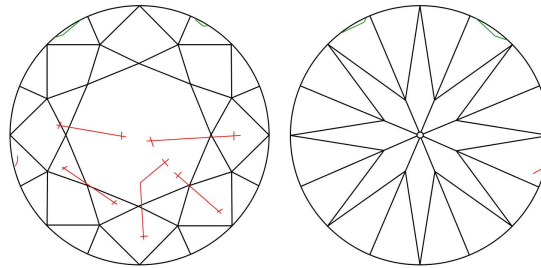

GIA NATURAL DIAMOND GRADING REPORT

June 06, 2022  
 GIA Report Number ..... 1439600088  
 Shape and Cutting Style ..... Round Brilliant  
 Measurements ..... 9.39 - 9.45 x 5.81 mm

GRADING RESULTS

Carat Weight ..... 3.20 carat  
 Color Grade ..... I  
 Clarity Grade ..... SI2  
 Cut Grade ..... Excellent

PROPORTIONS

Profile to actual proportions

CLARITY CHARACTERISTICS

KEY TO SYMBOLS\*

-  Twinning Wisp
-  Feather
-  Natural

\* Red symbols denote internal characteristics (inclusions). Green or black symbols denote external characteristics (blemishes). Diagram is an approximate representation of the diamond, and symbols shown indicate type, position, and approximate size of clarity characteristics. All clarity characteristics may not be shown. Details of finish are not shown.