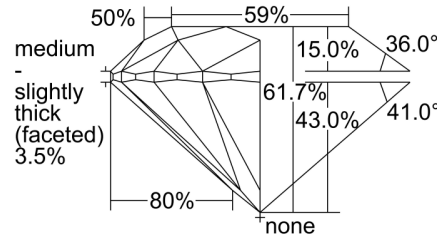

GIA NATURAL DIAMOND GRADING REPORT

June 06, 2022  
 GIA Report Number ..... 1439600088  
 Shape and Cutting Style ..... Round Brilliant  
 Measurements ..... 9.39 - 9.45 x 5.81 mm

GRADING RESULTS

Carat Weight ..... 3.20 carat  
 Color Grade ..... I  
 Clarity Grade ..... SI2  
 Cut Grade ..... Excellent

PROPORTIONS

Profile to actual proportions

CLARITY CHARACTERISTICS

KEY TO SYMBOLS\*

-  Twinning Wisp
-  Feather
-  Natural

\* Red symbols denote internal characteristics (inclusions). Green or black symbols denote external characteristics (blemishes). Diagram is an approximate representation of the diamond, and symbols shown indicate type, position, and approximate size of clarity characteristics. All clarity characteristics may not be shown. Details of finish are not shown.