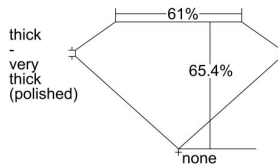

GIA®

FACSIMILE

GIA REPORT 1439631481

Verify this report at GIA.edu

GIA NATURAL DIAMOND DOSSIER®

June 10, 2022
GIA Report Number 1439631481
Shape and Cutting Style ..... Square Emerald Cut
Measurements ..... 4.92 x 4.71 x 3.08 mm

GRADING RESULTS

Carat Weight ..... 0.66 carat
Color Grade ..... D
Clarity Grade VVS1

ADDITIONAL GRADING INFORMATION

Polish ..... Excellent
Symmetry ..... Excellent
Fluorescence ..... None
Clarity Characteristics..... Chip
Inscription(s): GIA 1439631481

PROPORTIONS

Profile not to actual proportions

GRADING SCALES

GIA COLOR SCALE		GIA CLARITY SCALE			
COLORLESS	D	VERY VERY SLIGHTLY INCLUDED	FLAWLESS		
	E		INTERNALLY FLAWLESS		
	F		VVS₁		
	NEAR COLORLESS	G	VERY SLIGHTLY INCLUDED	VVS₂	
		H		VS₁	
		FANT	I	SLIGHTLY INCLUDED	VS₂
			J		SI₁
	LIGHT	K	INCLUDED	SI₂	
		L		I₁	
		M		I₂	
N		NOT GRADED	I₃		
O					
P					
Q					
R					
S					
T					
U					
V					
W					
X					
Y					
Z