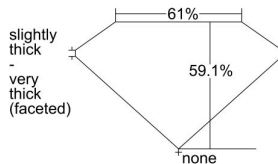

GIA®

FACSIMILE

GIA REPORT 1453181334

Verify this report at GIA.edu

GIA NATURAL DIAMOND DOSSIER®

November 09, 2022
GIA Report Number 1453181334
Shape and Cutting Style ..... Pear Brilliant
Measurements ..... 9.74 x 5.33 x 3.15 mm

GRADING RESULTS

Carat Weight ..... 0.96 carat
Color Grade ..... E
Clarity Grade VS2

ADDITIONAL GRADING INFORMATION

Polish ..... Excellent
Symmetry ..... Excellent
Fluorescence ..... None
Clarity Characteristics..... Cloud, Crystal, Feather, Cavity
Inscription(s): GIA 1453181334

PROPORTIONS

Profile not to actual proportions

GRADING SCALES

GIA COLOR SCALE		GIA CLARITY SCALE			
COLORLESS	D	VERY VERY SLIGHTLY INCLUDED	FLAWLESS		
	E		INTERNALLY FLAWLESS		
	F	VERY SLIGHTLY INCLUDED	VVS₁		
	G		VVS₂		
	H		VS₁		
	NEAR COLORLESS	I	SLIGHTLY INCLUDED	VS₂	
		J		SI₁	
		FAINT	K	INCLUDED	SI₂
			L		I₁
			M		I₂
VERT LIGHT	N	NOT GRADED	I₃		
	O				
	P				
	Q				
	R				
LIGHT	S				
	T				
	U				
	V				
	W				
X					
Y					
Z