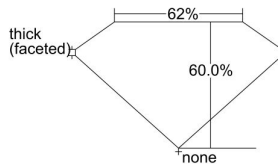

GIA®

FACSIMILE

GIA REPORT 1453536267

Verify this report at GIA.edu

GIA NATURAL DIAMOND DOSSIER®

January 06, 2023
GIA Report Number 1453536267
Shape and Cutting Style ..... Heart Brilliant
Measurements ..... 5.24 x 6.22 x 3.73 mm

GRADING RESULTS

Carat Weight ..... 0.70 carat
Color Grade ..... F
Clarity Grade VS2

ADDITIONAL GRADING INFORMATION

Polish ..... Very Good
Symmetry ..... Very Good
Fluorescence ..... Faint
Clarity Characteristics..... Crystal, Feather, Indented Natural
Inscription(s): GIA 1453536267

PROPORTIONS

Profile not to actual proportions

GRADING SCALES

GIA COLOR SCALE		GIA CLARITY SCALE			
COLORLESS	D	VERY VERY SLIGHTLY INCLUDED	FLAWLESS		
	E		INTERNALLY FLAWLESS		
	F	VERY SLIGHTLY INCLUDED	VVS₁		
	G		VVS₂		
	H		VS₁		
	NEAR COLORLESS	I	SLIGHTLY INCLUDED	VS₂	
		J		SI₁	
		FAINT	K	INCLUDED	SI₂
			L		I₁
			M		I₂
VERT LIGHT	N	NOT GRADED	I₃		
	O				
	P				
	Q				
	R				
LIGHT	S				
	T				
	U				
	V				
	W				
X					
Y					
Z