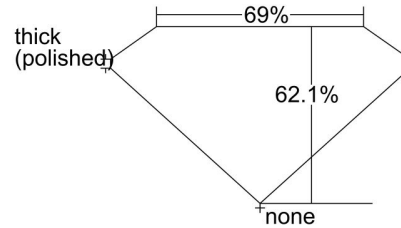

GIA NATURAL DIAMOND GRADING REPORT

October 24, 2022
 GIA Report Number 1455093970
 Shape and Cutting Style Square Emerald Cut
 Measurements 6.04 x 5.96 x 3.70 mm

GRADING RESULTS

Carat Weight 1.20 carat
 Color Grade G
 Clarity Grade VS1

Profile not to actual proportions

CLARITY CHARACTERISTICS

KEY TO SYMBOLS*

- Crystal
- Pinpoint

* Red symbols denote internal characteristics (inclusions). Green or black symbols denote external characteristics (blemishes). Diagram is an approximate representation of the diamond, and symbols shown indicate type, position, and approximate size of clarity characteristics. All clarity characteristics may not be shown. Details of finish are not shown.