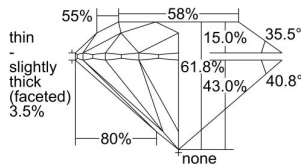

GIA®

FACSIMILE

GIA REPORT

1467972156

Verify this report at GIA.edu

GIA NATURAL DIAMOND DOSSIER®

June 30, 2023
GIA Report Number 1467972156
Shape and Cutting Style ..... Round Brilliant
Measurements ..... 4.75 - 4.78 x 2.94 mm

GRADING RESULTS

Carat Weight ..... 0.41 carat
Color Grade ..... F
Clarity Grade VS1
Cut Grade ..... Excellent

ADDITIONAL GRADING INFORMATION

Polish ..... Excellent
Symmetry ..... Excellent
Fluorescence ..... None
Clarity Characteristics ..... Cloud, Pinpoint
Inscription(s): GIA 1467972156

PROPORTIONS

Profile to actual proportions

GRADING SCALES

GIA COLOR SCALE	GIA CLARITY SCALE	GIA CUT SCALE
COLOURLESS D	FLAWLESS	EXCELLENT
E	INTERNALLY FLAWLESS	
F	VVS₁	VERY GOOD
G		
H	VVS₂	GOOD
I	VS₁	
J	VS₂	FAIR
K	SI₁	
L	SI₂	POOR
M	I₁	
N	I₂	
O	I₃	
P		
Q		
R		
S		
T		
U		
V		
W		
X		
Y		
Z