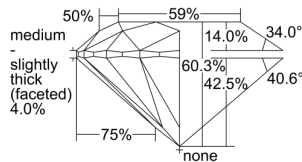

GIA®

FACSIMILE

GIA REPORT

1468942668

Verify this report at GIA.edu

GIA NATURAL DIAMOND DOSSIER®

June 27, 2023
GIA Report Number **1468942668**
Shape and Cutting Style ..... **Round Brilliant**
Measurements ..... **4.02 - 4.04 x 2.43 mm**

GRADING RESULTS

Carat Weight ..... **0.24 carat**
Color Grade ..... **F**
Clarity Grade **VVS1**
Cut Grade ..... **Excellent**

ADDITIONAL GRADING INFORMATION

Polish ..... **Excellent**
Symmetry ..... **Excellent**
Fluorescence ..... **None**
Clarity Characteristics..... **Cloud, Pinpoint, Feather**
Inscription(s): **GIA 1468942668**

PROPORTIONS

Profile to actual proportions

GRADING SCALES

GIA COLOR SCALE

COLOREDNESS	D
	E
	F
	G
	H
	I
	J
NEAR COLORLESS	K
	L
FAINT	M
	N
	O
	P
VERY LIGHT	Q
	R
	S
	T
	U
	V
LIGHT	W
	X
	Y
	Z

GIA CLARITY SCALE

FLAWLESS	INTERNAL FLAWLESS	EXCELLENT		
VVS₁	VVS₂	VERY GOOD		
VS₁	VS₂	GOOD		
SI₁	SI₂	FAIR		
I₁	I₂	POOR		
			I₃	

GIA CUT SCALE

EXCELLENT
VERY GOOD
GOOD
FAIR
POOR