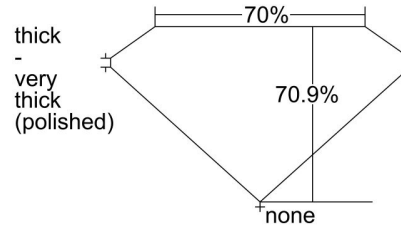

GIA NATURAL DIAMOND GRADING REPORT

June 28, 2023  
 GIA Report Number ..... 1468945485  
 Shape and Cutting Style ..... Cut-Cornered Rectangular  
 Modified Brilliant  
 Measurements ..... 7.65 x 6.37 x 4.51 mm

GRADING RESULTS

Carat Weight ..... 2.01 carat  
 Color Grade ..... E  
 Clarity Grade ..... VS2

ADDITIONAL GRADING INFORMATION

Polish ..... Very Good  
 Symmetry ..... Very Good  
 Fluorescence ..... None  
 Inscription(s): GIA 1468945485

**Comments:** Clouds are not shown. Additional pinpoints are not shown.

PROPORTIONS

Profile not to actual proportions

CLARITY CHARACTERISTICS

KEY TO SYMBOLS\*

- Crystal
- Pinpoint

GRADING SCALES

GIA COLOR SCALE		GIA CLARITY SCALE	
COLORLESS	D	VERY VERY SLIGHTLY INCLUDED	FLAWLESS
	E		INTERNALLY FLAWLESS
	F		VVS <sub>1</sub>
NEAR COLORLESS	G	VERY SLIGHTLY INCLUDED	VVS <sub>2</sub>
	H		VS <sub>1</sub>
	I		VS <sub>2</sub>
FANT	J	SLIGHTLY INCLUDED	SI <sub>1</sub>
	K		SI <sub>2</sub>
	L		I <sub>1</sub>
VERY LIGHT	M	INCLUDED	I <sub>2</sub>
	N		I <sub>3</sub>
	O		
LIGHT	P		
	Q		
	R		
	S		
	T		
	U		
	V		
W			
X			
Y			
Z			