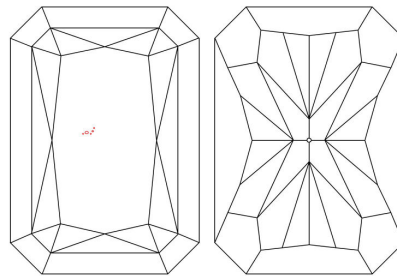

GIA NATURAL DIAMOND GRADING REPORT

June 28, 2023  
 GIA Report Number ..... 1468945485  
 Shape and Cutting Style ..... Cut-Cornered Rectangular  
 Modified Brilliant  
 Measurements ..... 7.65 x 6.37 x 4.51 mm

GRADING RESULTS

Carat Weight ..... 2.01 carat  
 Color Grade ..... E  
 Clarity Grade ..... VS2

ADDITIONAL GRADING INFORMATION

Polish ..... Very Good  
 Symmetry ..... Very Good  
 Fluorescence ..... None  
 Inscription(s): GIA 1468945485

**Comments:** Clouds are not shown. Additional pinpoints are not shown.

PROPORTIONS

Profile not to actual proportions

CLARITY CHARACTERISTICS

KEY TO SYMBOLS\*

- Crystal
- Pinpoint

GRADING SCALES

GIA COLOR SCALE		GIA CLARITY SCALE	
COLORLESS	D	VERY VERY SLIGHTLY INCLUDED	FLAWLESS
	E		INTERNALLY FLAWLESS
	F		VVS <sub>1</sub>
NEAR COLORLESS	G	VERY SLIGHTLY INCLUDED	VVS <sub>2</sub>
	H		VS <sub>1</sub>
	I		VS <sub>2</sub>
FANT	J	SLIGHTLY INCLUDED	SI <sub>1</sub>
	K		SI <sub>2</sub>
	L		I <sub>1</sub>
VERY LIGHT	M	INCLUDED	I <sub>2</sub>
	N		I <sub>3</sub>
	O		
LIGHT	P		
	Q		
	R		
	S		
	T		
	U		
	V		
W			
X			
Y			
Z			