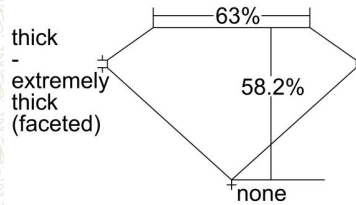

GIA NATURAL COLORED DIAMOND REPORT

June 07, 2023
 Report Type Grading Report
 GIA Report Number 1469658888
 Shape and Cutting Style Heart Modified Brilliant
 Measurements 5.39 x 6.39 x 3.72 mm

Carat Weight 1.01 carat
 Color Grade Fancy Intense Yellow
 Color Origin Natural
 Color Distribution Even
 Clarity Grade VS1
 Proportions:

Profile not to actual proportions

Polish Excellent
 Symmetry Very Good
 Fluorescence Faint
 Inscription(s): GIA 1469658888

Comments: Internal graining is not shown.

ADDITIONAL INFORMATION

GIA COLORED DIAMOND SCALE

GIA CLARITY SCALE

FLAWLESS
INTERNALLY FLAWLESS
VERY VERY SLIGHTLY INCLUDED
VVS ₁
VVS ₂
VERY SLIGHTLY INCLUDED
VS ₁
VS ₂
SLIGHTLY INCLUDED
SI ₁
SI ₂
INCLUDED
I ₁
I ₂
I ₃

Illustration of GIA fancy color grade interrelationships

CLARITY CHARACTERISTICS

KEY TO SYMBOLS*

- Indented Natural
- Cloud
- Pinpoint
- Natural

* Red symbols denote internal characteristics (inclusions). Green or black symbols denote external characteristics (blemishes). Diagram is an approximate representation of the diamond, and symbols shown indicate type, position, and approximate size of clarity characteristics. All clarity characteristics may not be shown. Details of finish are not shown.