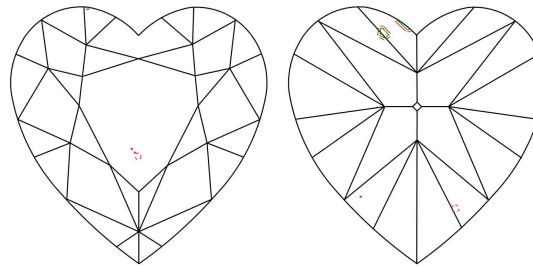

GIA NATURAL COLORED DIAMOND REPORT

June 07, 2023
 Report Type Grading Report
 GIA Report Number 1469658888
 Shape and Cutting Style Heart Modified Brilliant
 Measurements 5.39 x 6.39 x 3.72 mm

Carat Weight 1.01 carat
 Color Grade Fancy Intense Yellow
 Color Origin Natural
 Color Distribution Even
 Clarity Grade VS1
 Proportions:

Profile not to actual proportions

Polish Excellent
 Symmetry Very Good
 Fluorescence Faint
 Inscription(s): GIA 1469658888

Comments: Internal graining is not shown.

ADDITIONAL INFORMATION

GIA COLORED DIAMOND SCALE

GIA CLARITY SCALE

FLAWLESS
INTERNALLY FLAWLESS
VERY VERY SLIGHTLY INCLUDED
VVS ₁
VVS ₂
VERY SLIGHTLY INCLUDED
VS ₁
VS ₂
SLIGHTLY INCLUDED
SI ₁
SI ₂
INCLUDED
I ₁
I ₂
I ₃

Illustration of GIA fancy color grade interrelationships

CLARITY CHARACTERISTICS

KEY TO SYMBOLS*

- Indented Natural
- Cloud
- Pinpoint
- Natural

* Red symbols denote internal characteristics (inclusions). Green or black symbols denote external characteristics (blemishes). Diagram is an approximate representation of the diamond, and symbols shown indicate type, position, and approximate size of clarity characteristics. All clarity characteristics may not be shown. Details of finish are not shown.