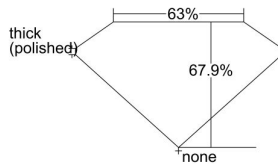

GIA®

FACSIMILE

GIA REPORT 1473733336

Verify this report at GIA.edu

GIA NATURAL DIAMOND DOSSIER®

October 05, 2023
GIA Report Number 1473733336
Shape and Cutting Style ..... Emerald Cut
Measurements ..... 5.99 x 4.31 x 2.92 mm

GRADING RESULTS

Carat Weight ..... 0.75 carat
Color Grade ..... E
Clarity Grade VS1

ADDITIONAL GRADING INFORMATION

Polish ..... Excellent
Symmetry ..... Excellent
Fluorescence ..... Faint
Clarity Characteristics..... Crystal, Pinpoint
Inscription(s): GIA 1473733336

PROPORTIONS

Profile not to actual proportions

GRADING SCALES

GIA COLOR SCALE		GIA CLARITY SCALE			
COLORLESS	D	VERY VERY SLIGHTLY INCLUDED	FLAWLESS		
	E		INTERNALLY FLAWLESS		
	F	VERY SLIGHTLY INCLUDED	VVS₁		
	G		VVS₂		
	H		VS₁		
	NEAR COLORLESS	I	SLIGHTLY INCLUDED	VS₂	
		J		SI₁	
		FAINT	K	INCLUDED	SI₂
			L		I₁
			M		I₂
VERT LIGHT	N		INCLUDED	I₃	
	O				
	P				
	Q				
	R				
LIGHT	S				
	T				
	U				
	V				
	W				
X					
Y					
Z