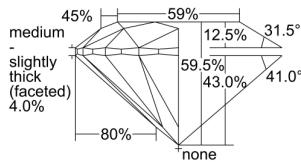

GIA®

FACSIMILE

GIA REPORT 1503013521

Verify this report at GIA.edu

GIA NATURAL DIAMOND DOSSIER®

July 24, 2024
GIA Report Number 1503013521
Shape and Cutting Style ..... Round Brilliant
Measurements ..... 4.83 - 4.85 x 2.88 mm

GRADING RESULTS

Carat Weight ..... 0.41 carat
Color Grade ..... D
Clarity Grade VVS2
Cut Grade ..... Excellent

ADDITIONAL GRADING INFORMATION

Polish ..... Excellent
Symmetry ..... Excellent
Fluorescence ..... None
Clarity Characteristics ..... Pinpoint
Inscription(s): GIA 1503013521

PROPORTIONS

Profile to actual proportions

GRADING SCALES

GIA COLOR SCALE	GIA CLARITY SCALE	GIA CUT SCALE	
D	FLAWLESS	EXCELLENT	
E	INTERNALLY FLAWLESS		
F		VVS₁	VERY GOOD
G	VVS₂		
H	VS₁	GOOD	
I	VS₂		
J	SI₁	FAIR	
K	SI₂		
L	I₁	POOR	
M	I₂		
N	I₃		
O			
P			
Q			
R			
S			
T			
U			
V			
W			
X			
Y			
Z