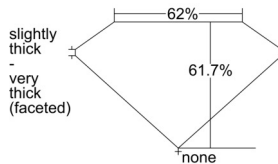

GIA®

FACSIMILE

GIA REPORT 1503672474

Verify this report at GIA.edu

GIA NATURAL DIAMOND DOSSIER®

October 17, 2024
GIA Report Number 1503672474
Shape and Cutting Style ..... Oval Brilliant
Measurements ..... 7.68 x 5.42 x 3.34 mm

GRADING RESULTS

Carat Weight ..... 0.91 carat
Color Grade ..... H
Clarity Grade VS1

ADDITIONAL GRADING INFORMATION

Polish ..... Excellent
Symmetry ..... Very Good
Fluorescence ..... Faint
Clarity Characteristics..... Crystal, Needle, Pinpoint
Inscription(s): GIA 1503672474

PROPORTIONS

Profile not to actual proportions

GRADING SCALES

GIA COLOR SCALE		GIA CLARITY SCALE			
COLORLESS	D	VERY VERY SLIGHTLY INCLUDED	FLAWLESS		
	E		INTERNALLY FLAWLESS		
	F	VERY SLIGHTLY INCLUDED	VS₁		
	G		VS₂		
	H		VS₁		
	NEAR COLORLESS	I	SLIGHTLY INCLUDED	SI₁	
		J		SI₂	
		FAINT	K	INCLUDED	I₁
			L		I₂
			M		I₃
VERT LIGHT	N				
	O				
	P				
	Q				
	R				
	S				
	T				
LIGHT	U				
	V				
	W				
	X				
Y					
Z