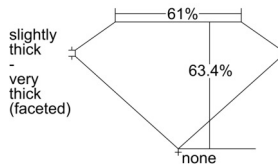

GIA®

FACSIMILE

GIA REPORT 1507176644

Verify this report at GIA.edu

GIA NATURAL DIAMOND DOSSIER®

August 14, 2024
GIA Report Number 1507176644
Shape and Cutting Style ..... Pear Brilliant
Measurements ..... 7.57 x 4.85 x 3.07 mm

GRADING RESULTS

Carat Weight ..... 0.70 carat
Color Grade ..... F
Clarity Grade VS2

ADDITIONAL GRADING INFORMATION

Polish ..... Excellent
Symmetry ..... Excellent
Fluorescence ..... None
Clarity Characteristics ..... Crystal, Cloud
Inscription(s): GIA 1507176644

PROPORTIONS

Profile not to actual proportions

GRADING SCALES

GIA COLOR SCALE		GIA CLARITY SCALE			
COLORLESS	D	VERY VERY SLIGHTLY INCLUDED	FLAWLESS		
	E		INTERNALLY FLAWLESS		
	F		VVS₁		
	G		VVS₂		
	NEAR COLORLESS	H	VERY SLIGHTLY INCLUDED	VS₁	
		I		VS₂	
		FAINT	J	SLIGHTLY INCLUDED	SI₁
			K		SI₂
	L		I₁		
	M		I₂		
N	I₃				
P					
VERT LIGHT	Q	INCLUDED			
	R				
	S				
	T				
	U				
	V				
LIGHT	W				
	X				
	Y				
	Z