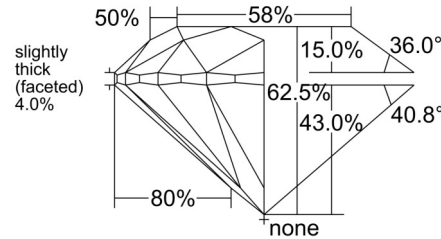

GIA NATURAL DIAMOND GRADING REPORT

January 22, 2025
GIA Report Number 1513265959
Shape and Cutting Style ..... Round Brilliant
Measurements ..... 7.23 - 7.28 x 4.54 mm

GRADING RESULTS

Carat Weight ..... 1.50 carat
Color Grade ..... G
Clarity Grade VS2
Cut Grade ..... Excellent

ADDITIONAL GRADING INFORMATION

Polish ..... Excellent
Symmetry ..... Excellent
Fluorescence ..... None

Inscription(s): GIA 1513265959

Comments: Clouds are not shown. Pinpoints are not shown.

PROPORTIONS

Profile to actual proportions