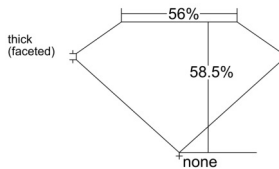

GIA®

FACSIMILE

GIA REPORT 1543392082

Verify this report at GIA.edu

GIA NATURAL DIAMOND DOSSIER®

January 07, 2026
GIA Report Number 1543392082
Shape and Cutting Style ..... Pear Brilliant
Measurements ..... 7.63 x 4.77 x 2.79 mm

GRADING RESULTS

Carat Weight ..... 0.62 carat
Color Grade ..... D
Clarity Grade VS2

ADDITIONAL GRADING INFORMATION

Polish ..... Excellent
Symmetry ..... Excellent
Fluorescence ..... Faint
Clarity Characteristics ..... Crystal, Cloud
Inscription(s): GIA 1543392082

PROPORTIONS

Profile not to actual proportions

GRADING SCALES

GIA COLOR SCALE		GIA CLARITY SCALE			
COLORLESS	D	VERY VERY SLIGHTLY INCLUDED	FLAWLESS		
	E		INTERNALLY FLAWLESS		
	F	VERY SLIGHTLY INCLUDED	VVS₁		
	G		VVS₂		
	H		VS₁		
	NEAR COLORLESS	I	SLIGHTLY INCLUDED	VS₂	
		J		SI₁	
		FAINT	K	INCLUDED	SI₂
			L		I₁
			M		I₂
VERT LIGHT	N	LIGHT	I₃		
	O				
	P				
	Q				
	R				
	S				
	T