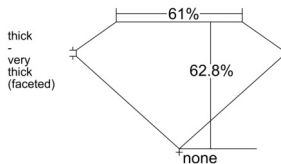

GIA®

FACSIMILE

GIA REPORT 1549404394

Verify this report at gia.edu

GIA NATURAL DIAMOND DOSSIER®

January 09, 2026
GIA Report Number 1549404394
Shape and Cutting Style ..... Heart Brilliant
Measurements ..... 5.37 x 6.31 x 3.97 mm

GRADING RESULTS

Carat Weight ..... 0.80 carat
Color Grade ..... E
Clarity Grade VS2

ADDITIONAL GRADING INFORMATION

Polish ..... Excellent
Symmetry ..... Excellent
Fluorescence ..... None
Clarity Characteristics ..... Feather, Cloud, Crystal
Inscription(s): GIA 1549404394

PROPORTIONS

Profile not to actual proportions

GRADING SCALES

GIA COLOR SCALE		GIA CLARITY SCALE	
COLORLESS	D	VERY VERY SLIGHTLY INCLUDED	FLAWLESS
	E		INTERNALLY FLAWLESS
	F		VVS₁
	G		VVS₂
	H		VS₁
	I		VS₂
	J		SI₁
	K		SI₂
	L		I₁
	M		I₂
NEAR COLORLESS	N	SLIGHTLY INCLUDED	I₃
	O		
	P		
	Q		
FAINT	R	INCLUDED	
	S		
	T		
	U		
VERT LIGHT	V		
	W		
	X		
	Y		
LIGHT	Z