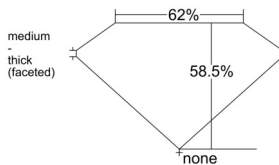

GIA®

FACSIMILE

GIA REPORT 1549578543

Verify this report at GIA.edu

GIA NATURAL DIAMOND DOSSIER®

February 05, 2026
GIA Report Number 1549578543
Shape and Cutting Style ..... Oval Brilliant
Measurements ..... 7.31 x 5.27 x 3.08 mm

GRADING RESULTS

Carat Weight ..... 0.80 carat
Color Grade ..... E
Clarity Grade VS2

ADDITIONAL GRADING INFORMATION

Polish ..... Excellent
Symmetry ..... Excellent
Fluorescence ..... None
Clarity Characteristics ..... Cloud, Feather, Crystal
Inscription(s): GIA 1549578543

PROPORTIONS

Profile not to actual proportions

GRADING SCALES

GIA COLOR SCALE		GIA CLARITY SCALE			
COLORLESS	D	VERY VERY SLIGHTLY INCLUDED	FLAWLESS		
	E		INTERNALLY FLAWLESS		
	F		VVS₁		
	NEAR COLORLESS	G	VERY SLIGHTLY INCLUDED	VVS₂	
		H		VS₁	
		FANT	I	SLIGHTLY INCLUDED	VS₂
			J		SI₁
	LIGHT	K	INCLUDED	SI₂	
		L		I₁	
		M		I₂	
VERY LIGHT		N	INCLUDED	I₃	
		O			
P					
Q					
R					
S					
T					
U					
V					
W					
X					
Y					
Z