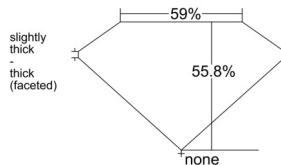

GIA®

FACSIMILE

GIA REPORT 1553166283

Verify this report at GIA.edu

GIA NATURAL DIAMOND DOSSIER®

May 04, 2026
GIA Report Number 1553166283
Shape and Cutting Style ..... Heart Brilliant
Measurements ..... 5.67 x 6.22 x 3.47 mm

GRADING RESULTS

Carat Weight ..... 0.70 carat
Color Grade ..... E
Clarity Grade VS2

ADDITIONAL GRADING INFORMATION

Polish ..... Excellent
Symmetry ..... Very Good
Fluorescence ..... None
Clarity Characteristics ..... Cloud
Inscription(s): GIA 1553166283

PROPORTIONS

Profile not to actual proportions

GRADING SCALES

GIA COLOR SCALE		GIA CLARITY SCALE			
COLORLESS	D	VERY VERY SLIGHTLY INCLUDED	FLAWLESS		
	E		INTERNALLY FLAWLESS		
	F	VERY SLIGHTLY INCLUDED	VVS₁		
	G		VVS₂		
	H		VS₁		
	NEAR COLORLESS	I	SLIGHTLY INCLUDED	VS₂	
		J		SI₁	
		FAINT	K	INCLUDED	SI₂
			L		I₁
			M		I₂
VERT LIGHT			N	INCLUDED	I₃
	O				
	P				
	Q				
LIGHT	R				
	S				
	T				
	U				
	V				
	Z