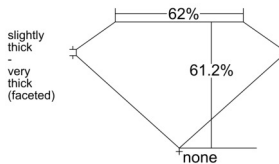

GIA®

FACSIMILE

GIA REPORT 1555073467

Verify this report at GIA.edu

GIA NATURAL DIAMOND DOSSIER®

April 18, 2026
GIA Report Number 1555073467
Shape and Cutting Style ..... Heart Brilliant
Measurements ..... 5.24 x 6.17 x 3.77 mm

GRADING RESULTS

Carat Weight ..... 0.70 carat
Color Grade ..... F
Clarity Grade VVS2

ADDITIONAL GRADING INFORMATION

Polish ..... Excellent
Symmetry ..... Very Good
Fluorescence ..... Faint
Clarity Characteristics ..... Feather, Pinpoint
Inscription(s): GIA 1555073467

PROPORTIONS

Profile not to actual proportions

GRADING SCALES

GIA COLOR SCALE		GIA CLARITY SCALE			
COLORLESS	D	VERY VERY SLIGHTLY INCLUDED	FLAWLESS		
	E		INTERNALLY FLAWLESS		
	F		VVS₁		
	NEAR COLORLESS	G	VERY SLIGHTLY INCLUDED	VVS₂	
		H		VS₁	
		FAINT	I	SLIGHTLY INCLUDED	VS₂
			J		SI₁
	K		SI₂		
	VERT LIGHT		L	INCLUDED	I₁
			M		I₂
N			I₃		
O					
P					
Q					
R					
LIGHT	S				
	T				
	U				
	V				
	W				
	X				
	Y				
	Z