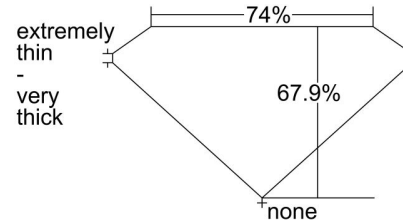

**GIA NATURAL DIAMOND GRADING REPORT**

August 25, 2021  
 GIA Report Number ..... 16300001  
 Shape and Cutting Style ..... Square Emerald Cut  
 Measurements ..... 5.68 x 5.48 x 3.72 mm

**GRADING RESULTS**

Carat Weight ..... 1.00 carat  
 Color Grade ..... D  
 Clarity Grade ..... VVS2

**ADDITIONAL GRADING INFORMATION**

Polish ..... Very Good  
 Symmetry ..... Good  
 Fluorescence ..... None  
 Inscription(s): GIA 16300001

**PROPORTIONS**

Profile not to actual proportions

**CLARITY CHARACTERISTICS**

**KEY TO SYMBOLS\***
 Cloud

**GRADING SCALES**

GIA COLOR SCALE		GIA CLARITY SCALE	
COLORLESS	D	VERY VERY SLIGHTLY INCLUDED	FLAWLESS
	E		INTERNALLY FLAWLESS
	F		VVS <sub>1</sub>
NEAR COLORLESS	G	VERY SLIGHTLY INCLUDED	VVS <sub>2</sub>
	H		VS <sub>1</sub>
	I		VS <sub>2</sub>
FAINT	J	SLIGHTLY INCLUDED	SI <sub>1</sub>
	K		SI <sub>2</sub>
	L		I <sub>1</sub>
VERY LIGHT	M	INCLUDED	I <sub>2</sub>
	N		I <sub>3</sub>
	O		
LIGHT	P		
	Q		
	R		
	S		
	T		
	U		
	V		
W			
X			
Y			
Z			