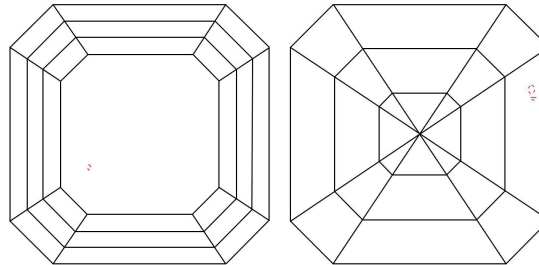

**GIA NATURAL DIAMOND GRADING REPORT**

August 25, 2021  
 GIA Report Number ..... 16300001  
 Shape and Cutting Style ..... Square Emerald Cut  
 Measurements ..... 5.68 x 5.48 x 3.72 mm

**GRADING RESULTS**

Carat Weight ..... 1.00 carat  
 Color Grade ..... D  
 Clarity Grade ..... VVS2

**ADDITIONAL GRADING INFORMATION**

Polish ..... Very Good  
 Symmetry ..... Good  
 Fluorescence ..... None  
 Inscription(s): GIA 16300001

**PROPORTIONS**

Profile not to actual proportions

**CLARITY CHARACTERISTICS**

**KEY TO SYMBOLS\***
 Cloud

**GRADING SCALES**

GIA COLOR SCALE		GIA CLARITY SCALE	
COLORLESS	D	VERY VERY SLIGHTLY INCLUDED	FLAWLESS
	E		INTERNALLY FLAWLESS
	F		VVS <sub>1</sub>
NEAR COLORLESS	G	VERY SLIGHTLY INCLUDED	VVS <sub>2</sub>
	H		VS <sub>1</sub>
	I		VS <sub>2</sub>
FAINT	J	SLIGHTLY INCLUDED	SI <sub>1</sub>
	K		SI <sub>2</sub>
	L		I <sub>1</sub>
VERY LIGHT	M	INCLUDED	I <sub>2</sub>
	N		I <sub>3</sub>
	O		
LIGHT	P		
	Q		
	R		
	S		
	T		
	U		
	V		
W			
X			
Y			
Z			