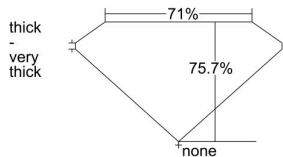

GIA®

FACSIMILE

GIA REPORT 2111883273

Verify this report at GIA.edu

GIA NATURAL DIAMOND DOSSIER®

March 08, 2022
GIA Report Number 2111883273
Shape and Cutting Style ..... Square Modified Brilliant
Measurements ..... 4.91 x 4.75 x 3.60 mm

GRADING RESULTS

Carat Weight ..... 0.71 carat
Color Grade ..... F
Clarity Grade VVS2

ADDITIONAL GRADING INFORMATION

Polish ..... Excellent
Symmetry ..... Very Good
Fluorescence ..... Medium Blue
Clarity Characteristics..... Pinpoint, Indented Natural, Feather
Inscription(s): GIA 2111883273

PROPORTIONS

Profile not to actual proportions

GRADING SCALES

GIA COLOR SCALE		GIA CLARITY SCALE			
COLORLESS	D	VERY VERY SLIGHTLY INCLUDED	FLAWLESS		
	E		INTERNALLY FLAWLESS		
	F		VVS₁		
	NEAR COLORLESS	G	VERY SLIGHTLY INCLUDED	VVS₂	
		H		VS₁	
		FAINT	I	SLIGHTLY INCLUDED	VS₂
			J		SI₁
			K	SLIGHTLY INCLUDED	SI₂
	LIGHT	L	INCLUDED	I₁	
		M		I₂	
N		I₃			
O					
P					
Q					
R