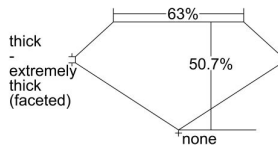

GIA®

FACSIMILE

GIA REPORT 2125109894

Verify this report at GIA.edu

GIA NATURAL DIAMOND DOSSIER®

September 13, 2022
GIA Report Number 2125109894
Shape and Cutting Style ..... Heart Brilliant
Measurements ..... 6.43 x 6.21 x 3.15 mm

GRADING RESULTS

Carat Weight ..... 0.81 carat
Color Grade ..... D
Clarity Grade VS1

ADDITIONAL GRADING INFORMATION

Polish ..... Very Good
Symmetry ..... Good
Fluorescence ..... Strong Blue
Clarity Characteristics ..... Crystal, Cloud
Inscription(s): GIA 2125109894

PROPORTIONS

Profile not to actual proportions

GRADING SCALES

GIA COLOR SCALE		GIA CLARITY SCALE			
COLORLESS	D	VERY VERY SLIGHTLY INCLUDED	FLAWLESS		
	E		INTERNALLY FLAWLESS		
	F		VVS₁		
	NEAR COLORLESS	G	VVS₂		
		H	VERY SLIGHTLY INCLUDED	VS₁	
		I		VS₂	
		FAINT	J	SLIGHTLY INCLUDED	SI₁
			K		SI₂
	L		INCLUDED		I₁
	M			I₂	
LIGHT	N			I₃	
	O				
	P				
	Q				
	R